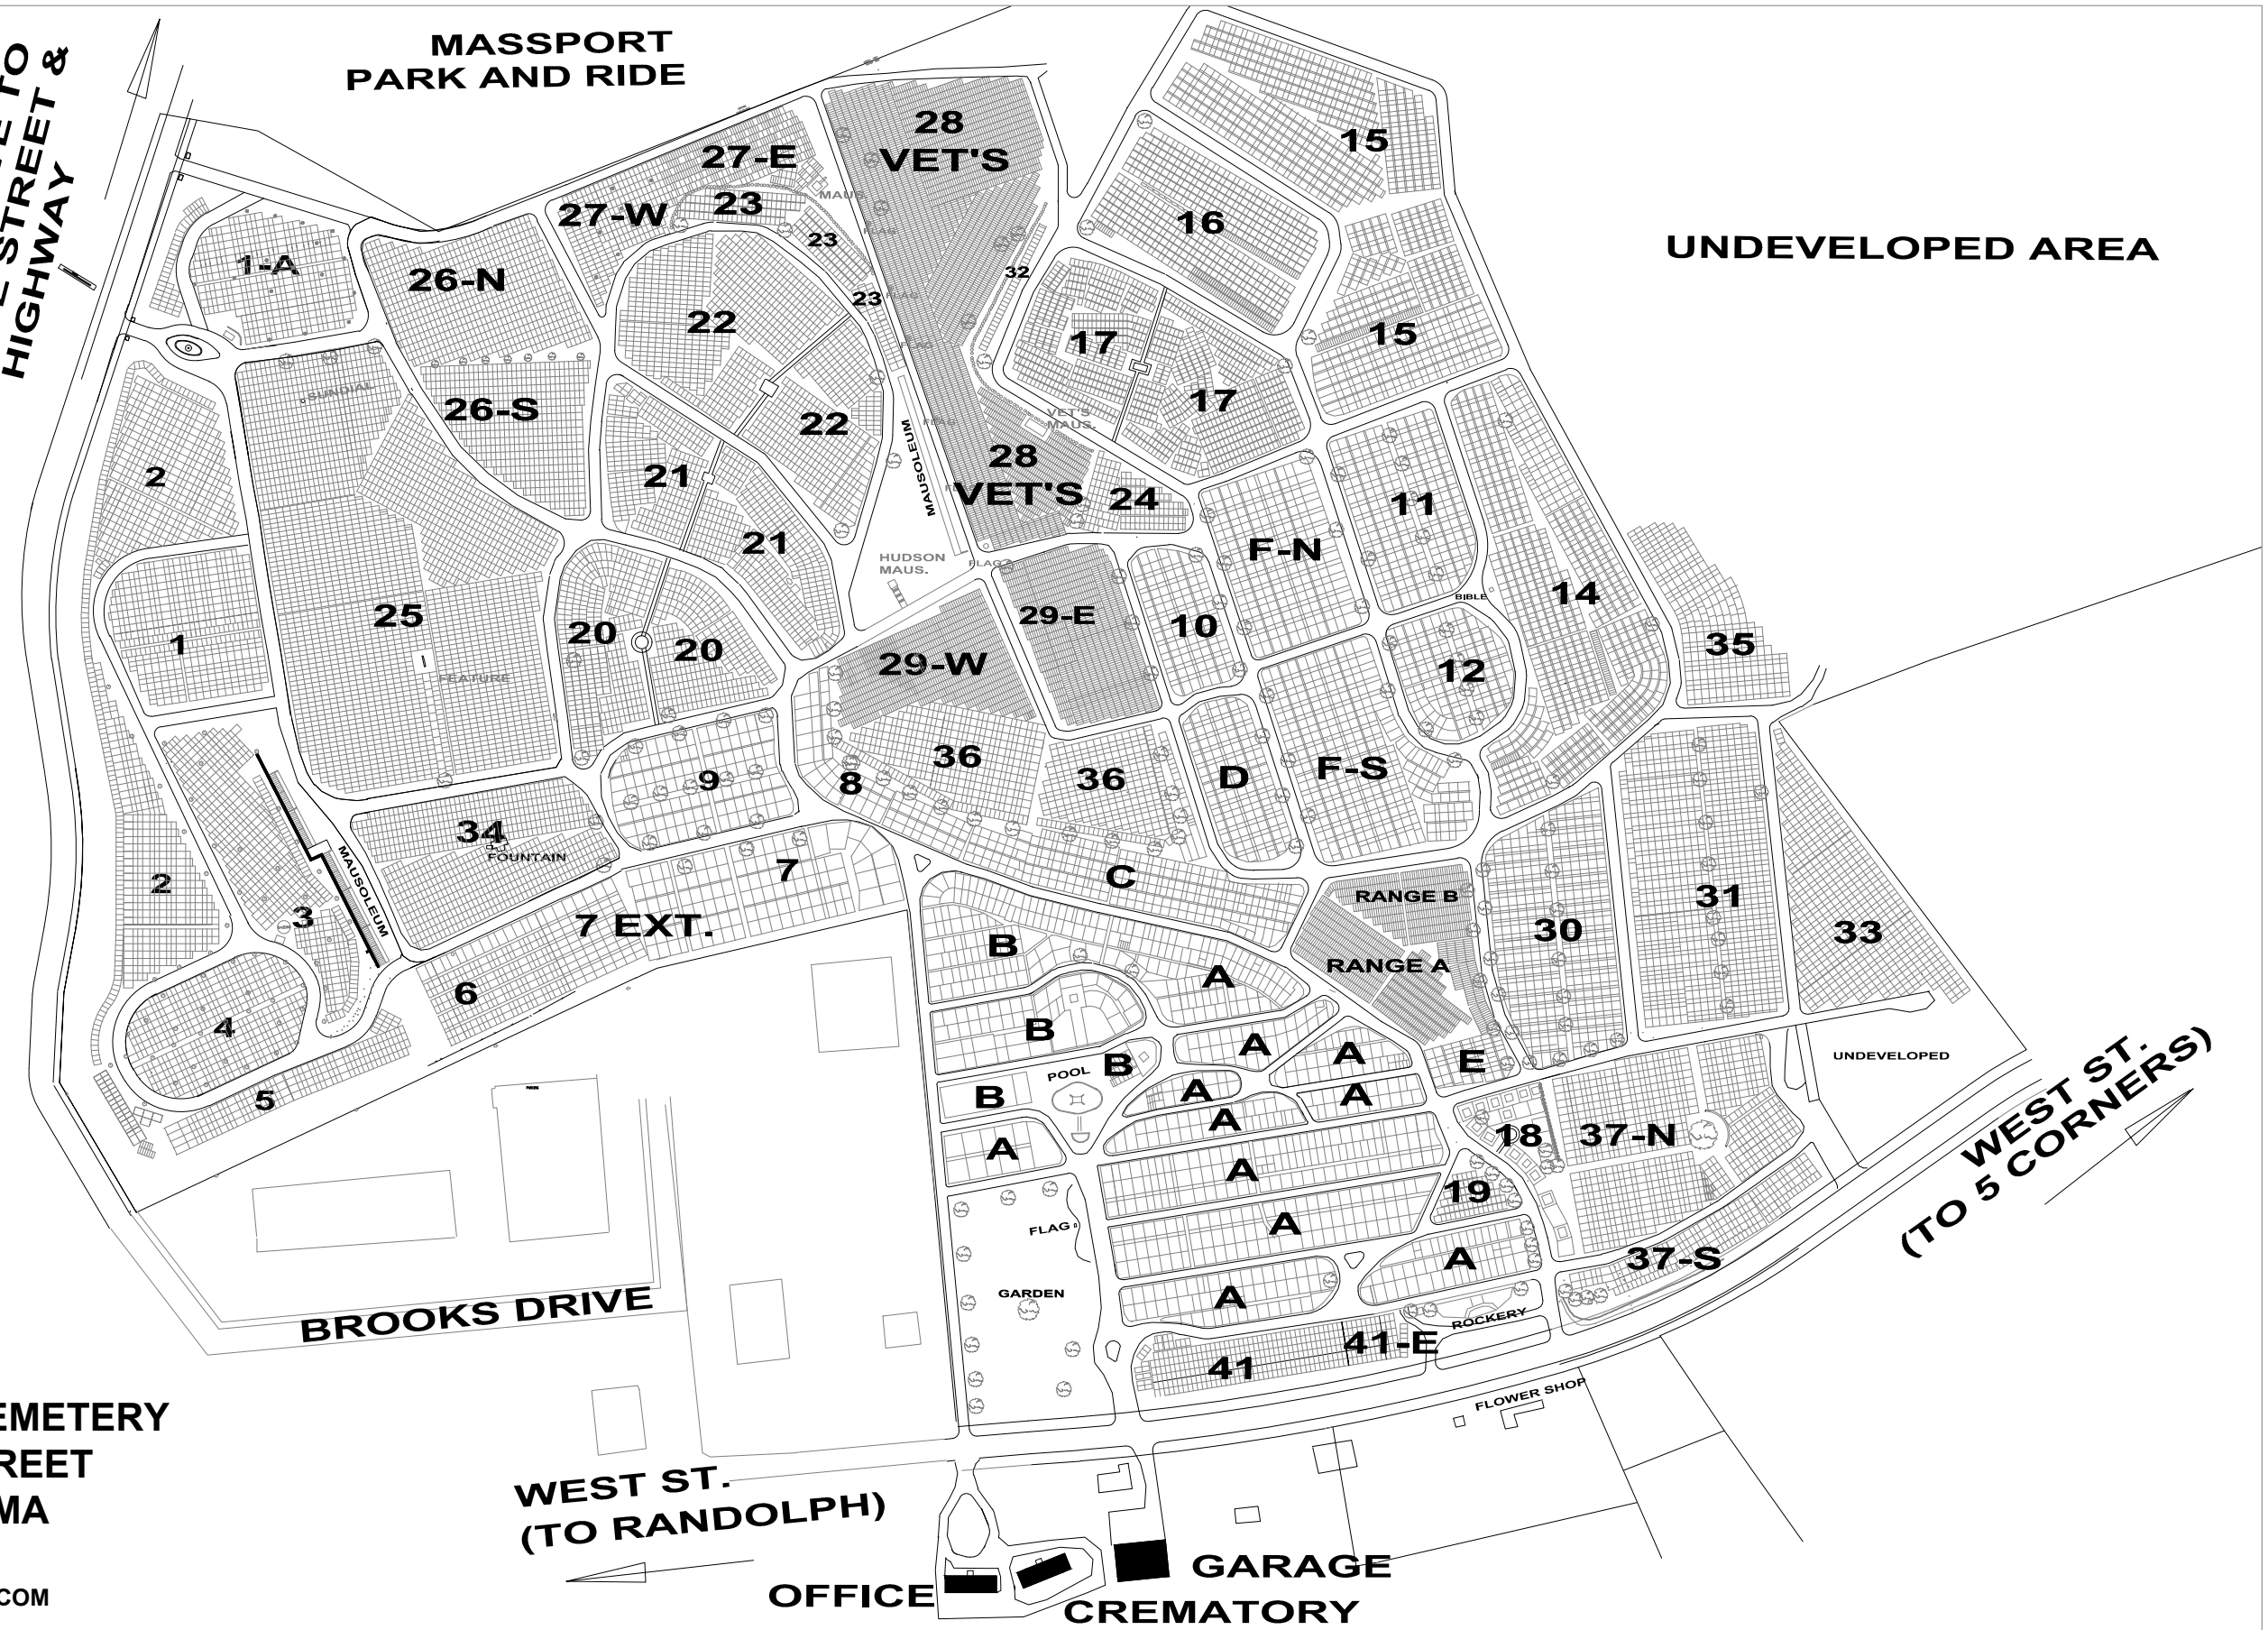

RTE 128
BROOKS DRIVE TO
GRANITE STREET &
HIGHWAY

MASSPORT
PARK AND RIDE

UNDEVELOPED AREA

WEST ST.
(TO 5 CORNERS)

BLUE HILL CEMETERY
700 WEST STREET
BRAINTREE, MA
781-843-9000
BLUEHILLCEMETERY.COM
MARCH 2022

WEST ST.
(TO RANDOLPH)

OFFICE  **GARAGE**  **CREMATORY**

DO NOT DRINK WATER FROM FAUCETS